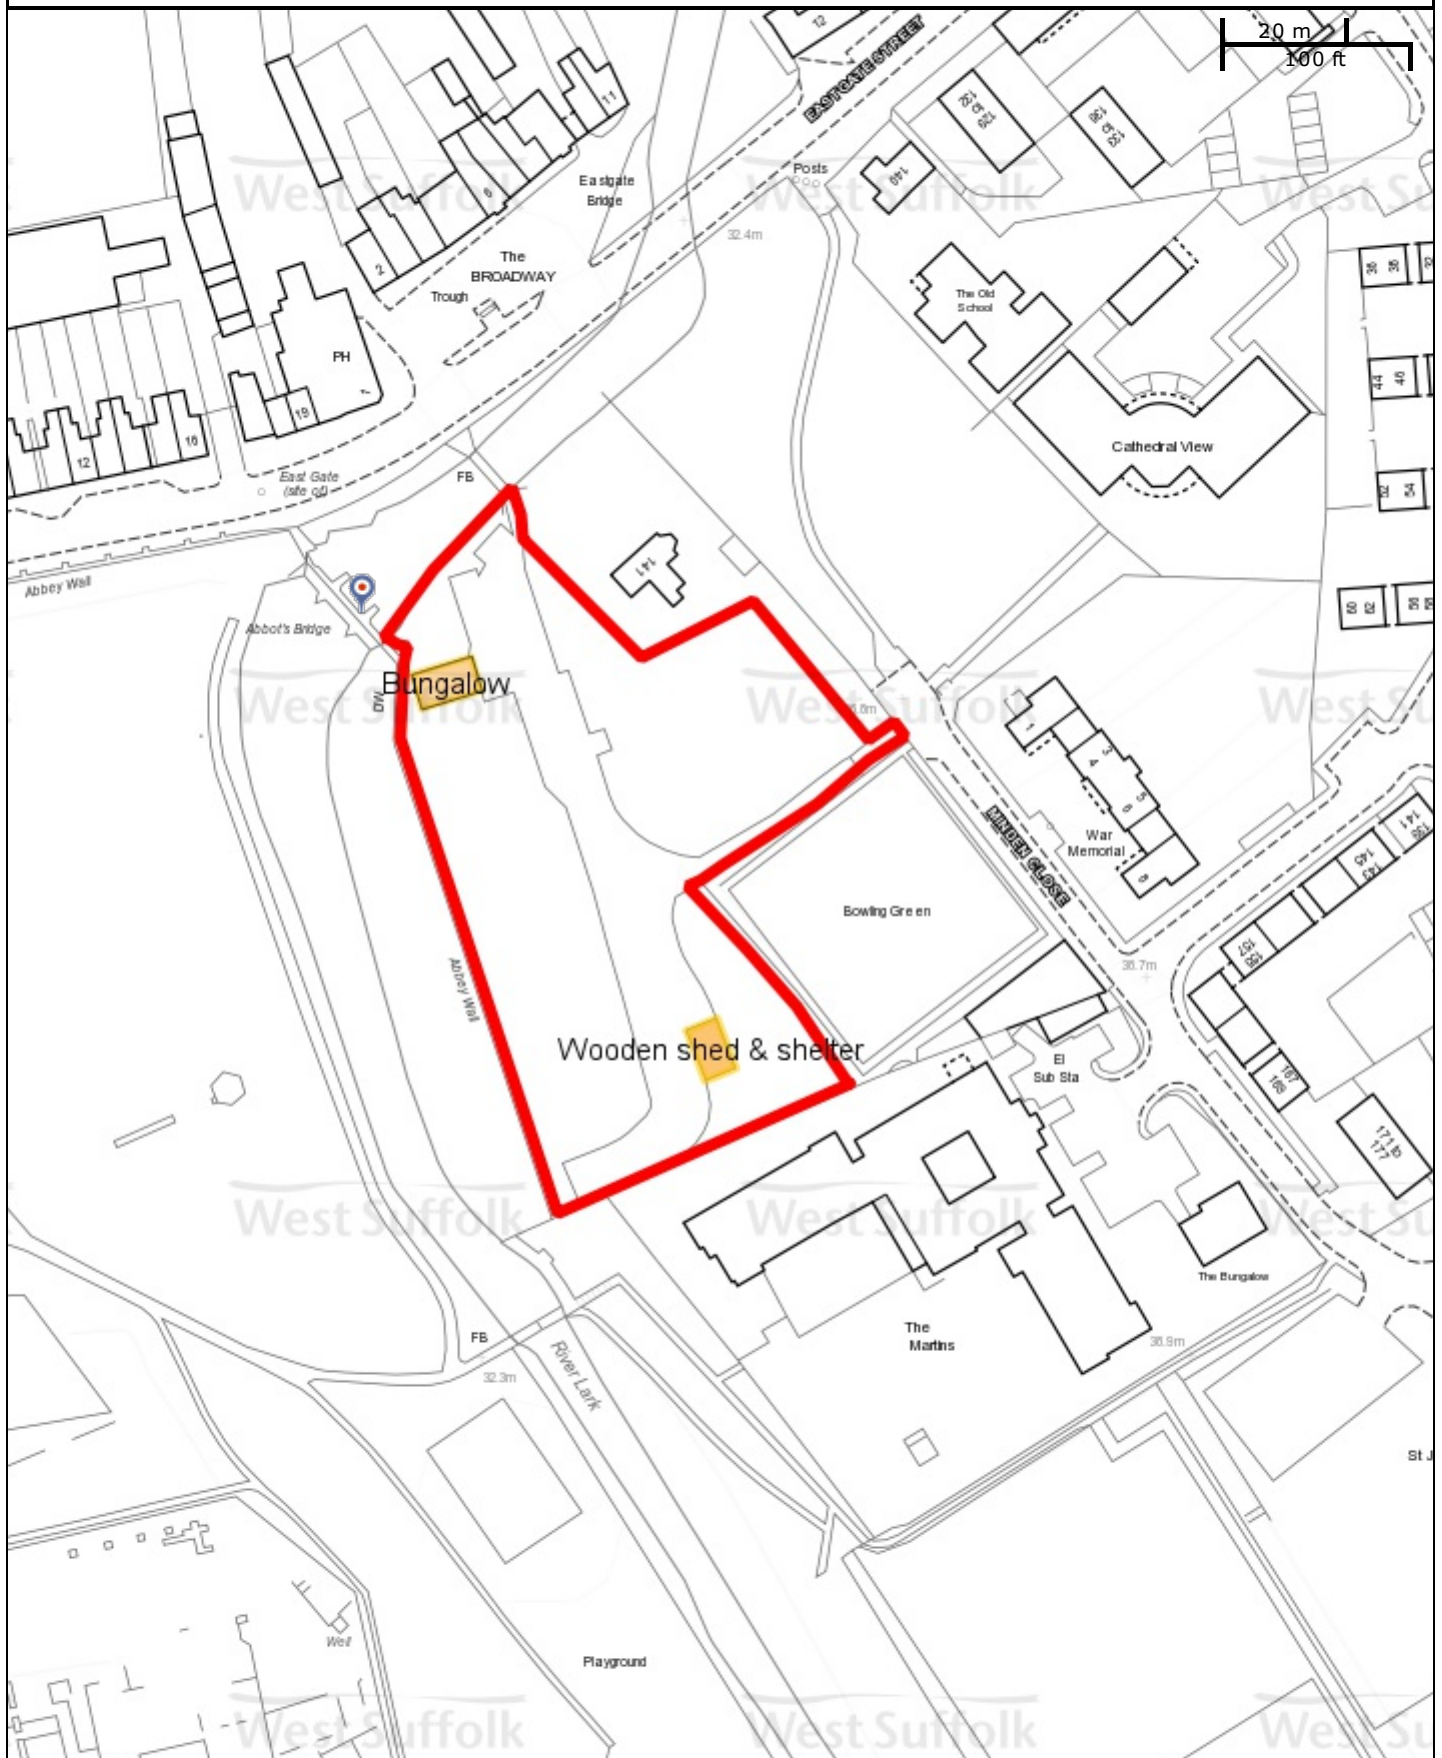

Eastgate Nursery (boundary in red)

© Crown Copyright and database rights 2018 OS 100023282.

St Edmundsbury BC
 Western Way
 Bury St Edmunds
 IP33 3YU
 01284 763233

Forest Heath & St Edmundsbury councils
West Suffolk
 working together
www.westsuffolk.gov.uk

Forest Heath DC
 College Heath Road
 Mildenhall
 IP28 7EY
 01638 719000

Scale: 1:1250

Printed on: 22/3/2018 at 15:50 PM by dparker

© Crown Copyright and database rights 2018
 OS 100023282/100019675.